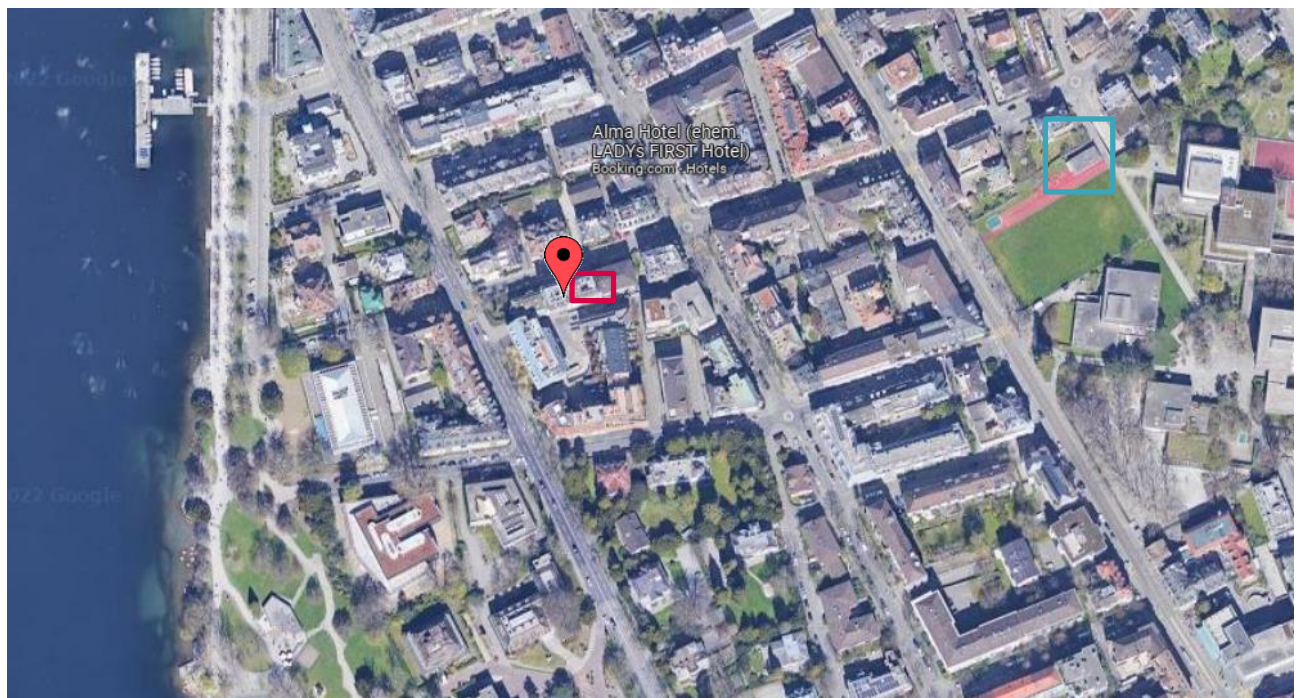

## The parking situation in Zürich

Nova Property Fund Management AG  
Feldeggstrasse 26  
CH-8008 Zürich

The offices are located on the 2nd floor.

Parking facilities:

Car park Feldegg

If you have any questions, please do not hesitate to contact us on 058 255 37 55.